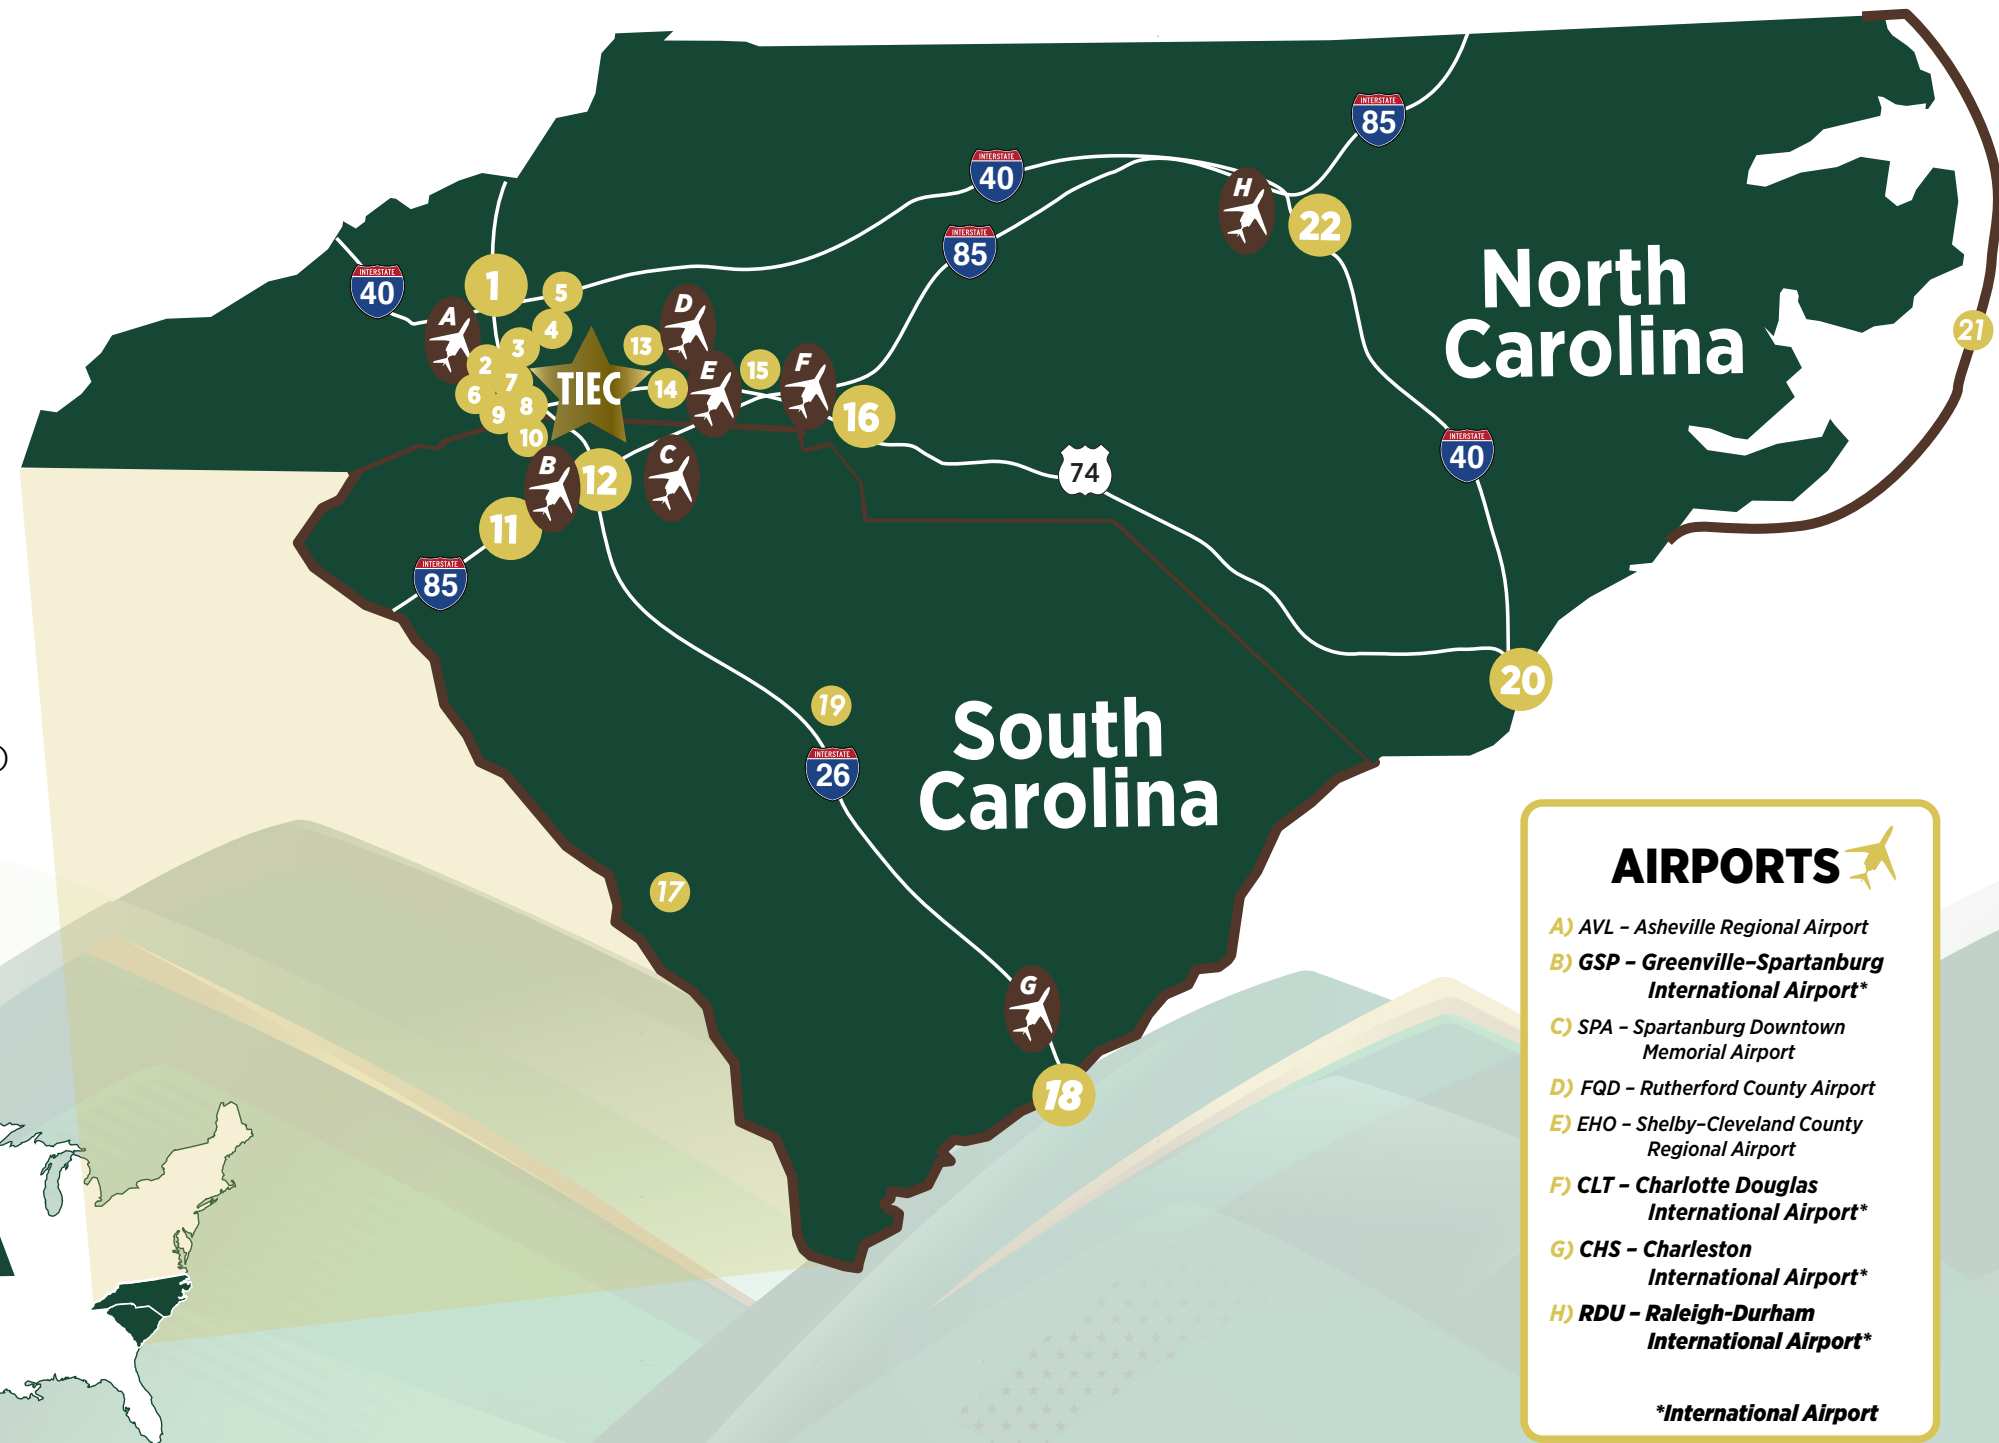

Tryon Regional Map

CITIES

- | | | | | |
|------------------------|------------------------|------------------------|----------------------|----------------------|
| (1) Asheville, NC | (5) Black Mountain, NC | (10) Landrum, SC | (14) Forest City, NC | (18) Charleston, SC |
| (2) Hendersonville, NC | (6) Saluda, NC | (11) Greenville, SC | (15) Shelby, NC | (19) Columbia, SC |
| (3) Chimney Rock, NC | (7) Flat Rock, NC | (12) Spartanburg, SC | (16) Charlotte, NC | (20) Wilmington, NC |
| (4) Lake Lure, NC | (8) Columbus, NC | (13) Rutherfordton, NC | (17) Aiken, SC | (21) Outer Banks, NC |
| | (9) Tryon, NC | | | (22) Raleigh, NC |

DESTINATIONS NEAR TRYON

- Asheville, NC 50 miles
- Atlanta, GA 196 miles
- Charlotte, NC 77 miles
- Charleston, SC 232 miles
- Greenville, SC 40 miles
- Nashville, TN 334 miles
- Orlando, FL 547 miles
- Spartanburg, SC 34 miles
- Washington, DC 470 miles

AIRPORTS

- A) AVL - Asheville Regional Airport
- B) GSP - Greenville-Spartanburg International Airport*
- C) SPA - Spartanburg Downtown Memorial Airport
- D) FQD - Rutherford County Airport
- E) EHO - Shelby-Cleveland County Regional Airport
- F) CLT - Charlotte Douglas International Airport*
- G) CHS - Charleston International Airport*
- H) RDU - Raleigh-Durham International Airport*

**International Airport*