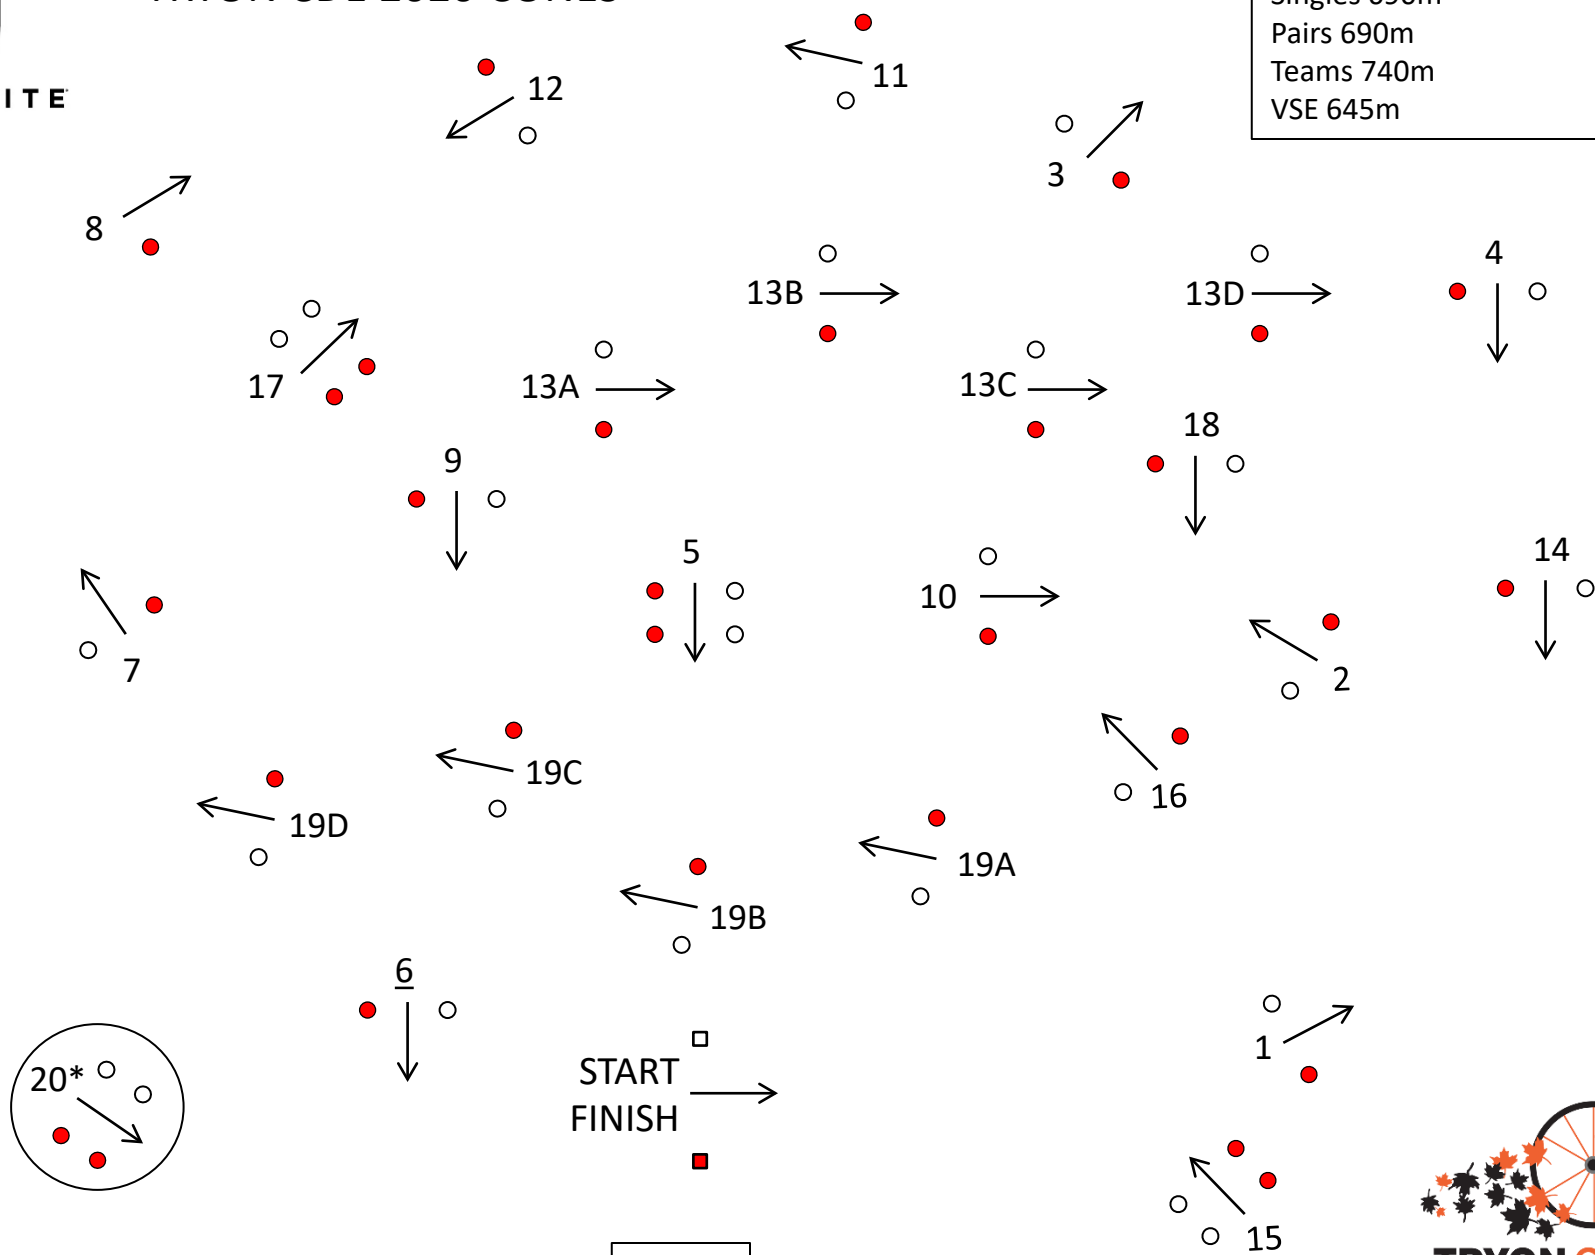

©Driving Program by Philippe Liénart (BEL) - philippe@lienart.com Scorer : ELLENMARIE ETTENGER

TRYON CDE 2020 CONES

Singles 690m
Pairs 690m
Teams 740m
VSE 645m

In/Out

JURY

*Reduced width cones

TIMETABLE

	Distance in m	Speed in m/min	Speed in km/h	Time (HH:MM:SS)	Time (sec)
Pre Single Pony	690	200	12.00	:3:27	207
Pre Sm Ponies/Pre Sm Pony Pair	690	200	12.00	:3:27	207
Prelim Single Horse	690	200	12.00	:3:27	207
Intermediate VSE	645	190	11.40	:3:24	204
Intermediate Single Pony/Horse	690	220	13.20	:3:09	189
Intermediate Pairs/Pair Ponies	690	220	13.20	:3:09	189
Advanced Single Ponies	690	260	15.60	:2:40	160
Advanced Single Horses	690	250	15.00	:2:46	166
Advanced Pairs	690	250	15.00	:2:46	166
Horse Teams	730	240	14.40	:3:03	183