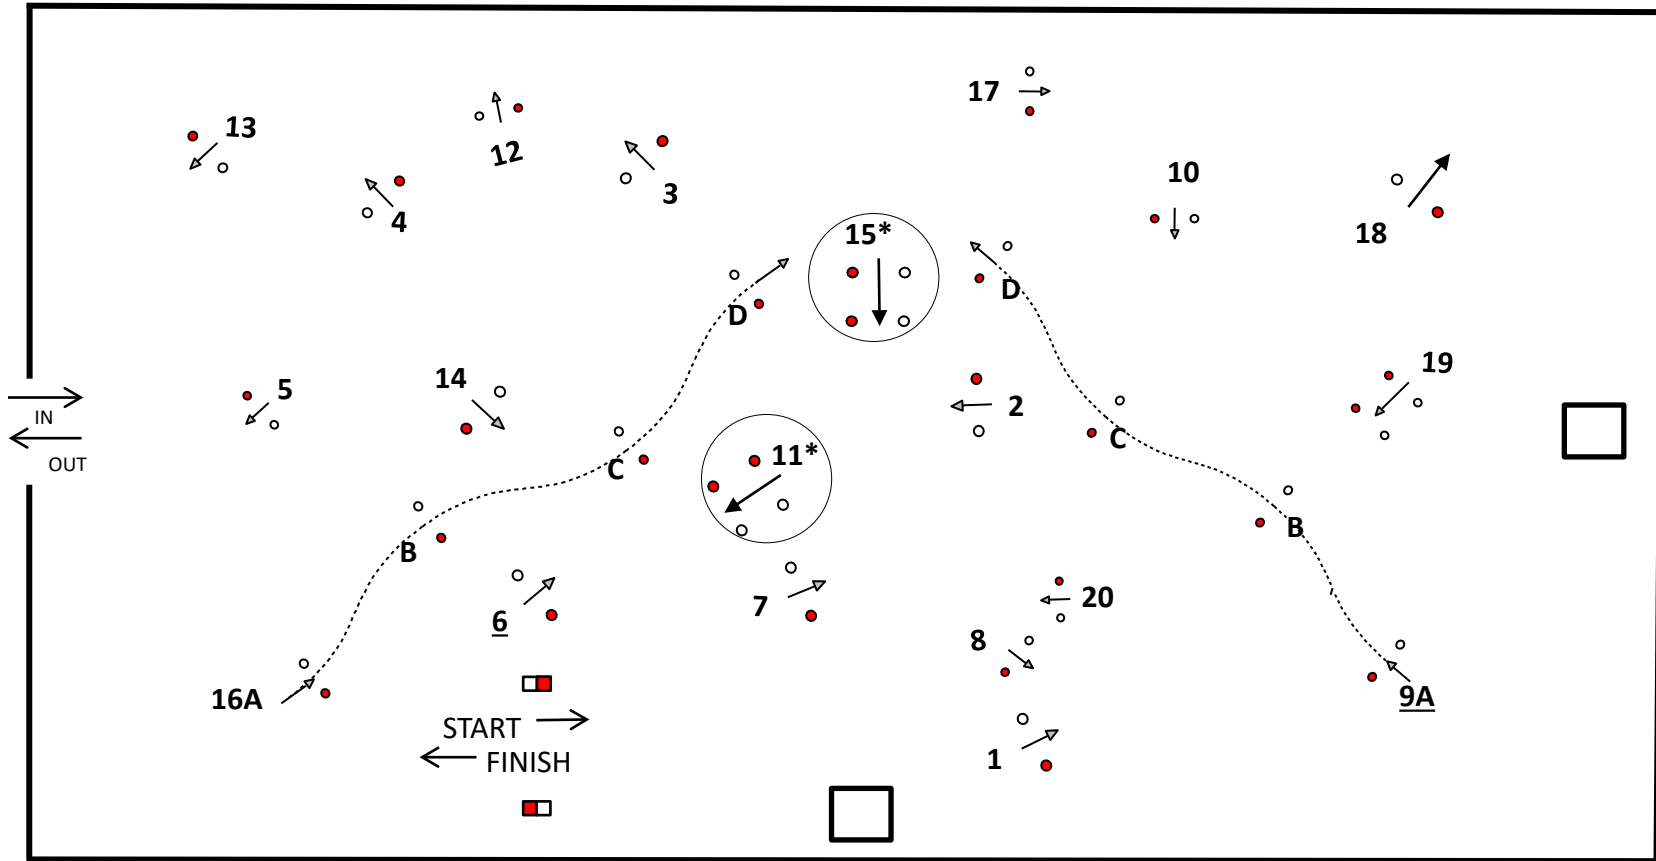

Katydid 2021

JURY

*Reduced width cones

Horse/ Pony singles: 640 meters
 Pony Four: 670 meters
 Horse/Pony pairs: 640 meters
 Horse Four: 700 meters

MAIN  STREET

SWIMMER

CHARLOTTE | FOREST CITY | TRYON