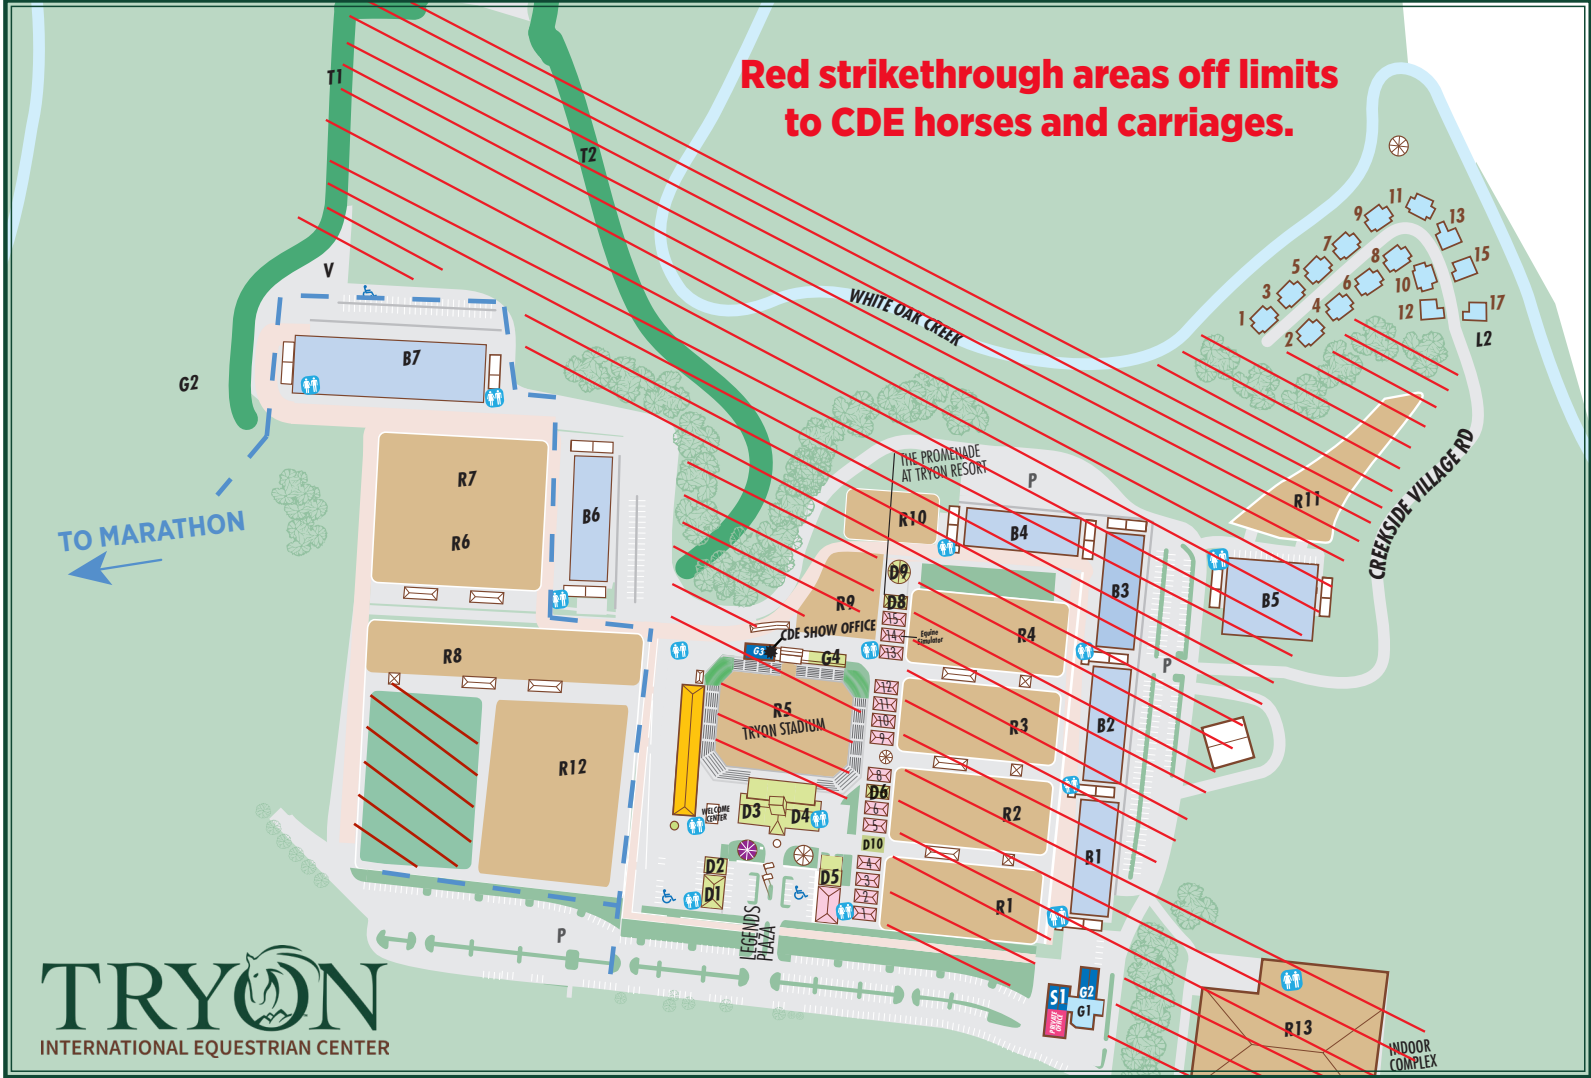

**Red strikethrough areas off limits to CDE horses and carriages.**

**TRYON**  
INTERNATIONAL EQUESTRIAN CENTER

**KEY**

- RESTROOMS
- HANDICAP PARKING
- PARKING
- BARN
- GRASS COMPLEX
- CROSS COUNTRY
- SPECTATOR VIEWING
- RING
- GUEST SERVICES
- LODGING CHECK-IN
- LODGING
- DINING
- SHOPPING
- INT'L PAVILION
- FITNESS CENTER
- CAROUSEL
- GREEN SPACE/  
FUTURE DEVELOPMENT
- MEDIC BOOTH

**DINING**

- D1 General Store & Starbucks & Pony Express Deli 828.863.1432
- D2 Campagna Italian Cuisine 828.863.1127
- D3 Legend's Grille— Lower Level 828.863.1122  
Sky Deck— Upper Level
- D4 Blue Ginger Sushi 828.863.1121
- D5 Roger's Diner 828.863.1113
- D6 Mane Street Coffee 828.863.1000
- D8 Siesta Cantina 828.863.1124
- D9 Silo Bar
- D10 Jennifer's Creamery

**RING DETAILS**

- R1 Ring 1
- R2 Ring 2
- R3 Ring 3
- R4 Ring 4 Grand Hunter Ring
- R5 Ring 5 Tryon Stadium
- R6 Ring 6
- R7 Ring 7
- R8 Covered Schooling Area
- R9 Warm-Up Area
- R10 Schooling Area
- R11 Lunging Area
- R12 International Stadium
- R13 Indoor Complex

**GRASS COMPLEX**

- T1 Glade Area
- T2 White Oak Course

**SHOPS & AMENITIES**

Scan QR code to view shops and amenities or visit [Tryon.com/Shopping](http://Tryon.com/Shopping).

**Exit 167**  
Lodge on Lake Lure  
828.625.2789