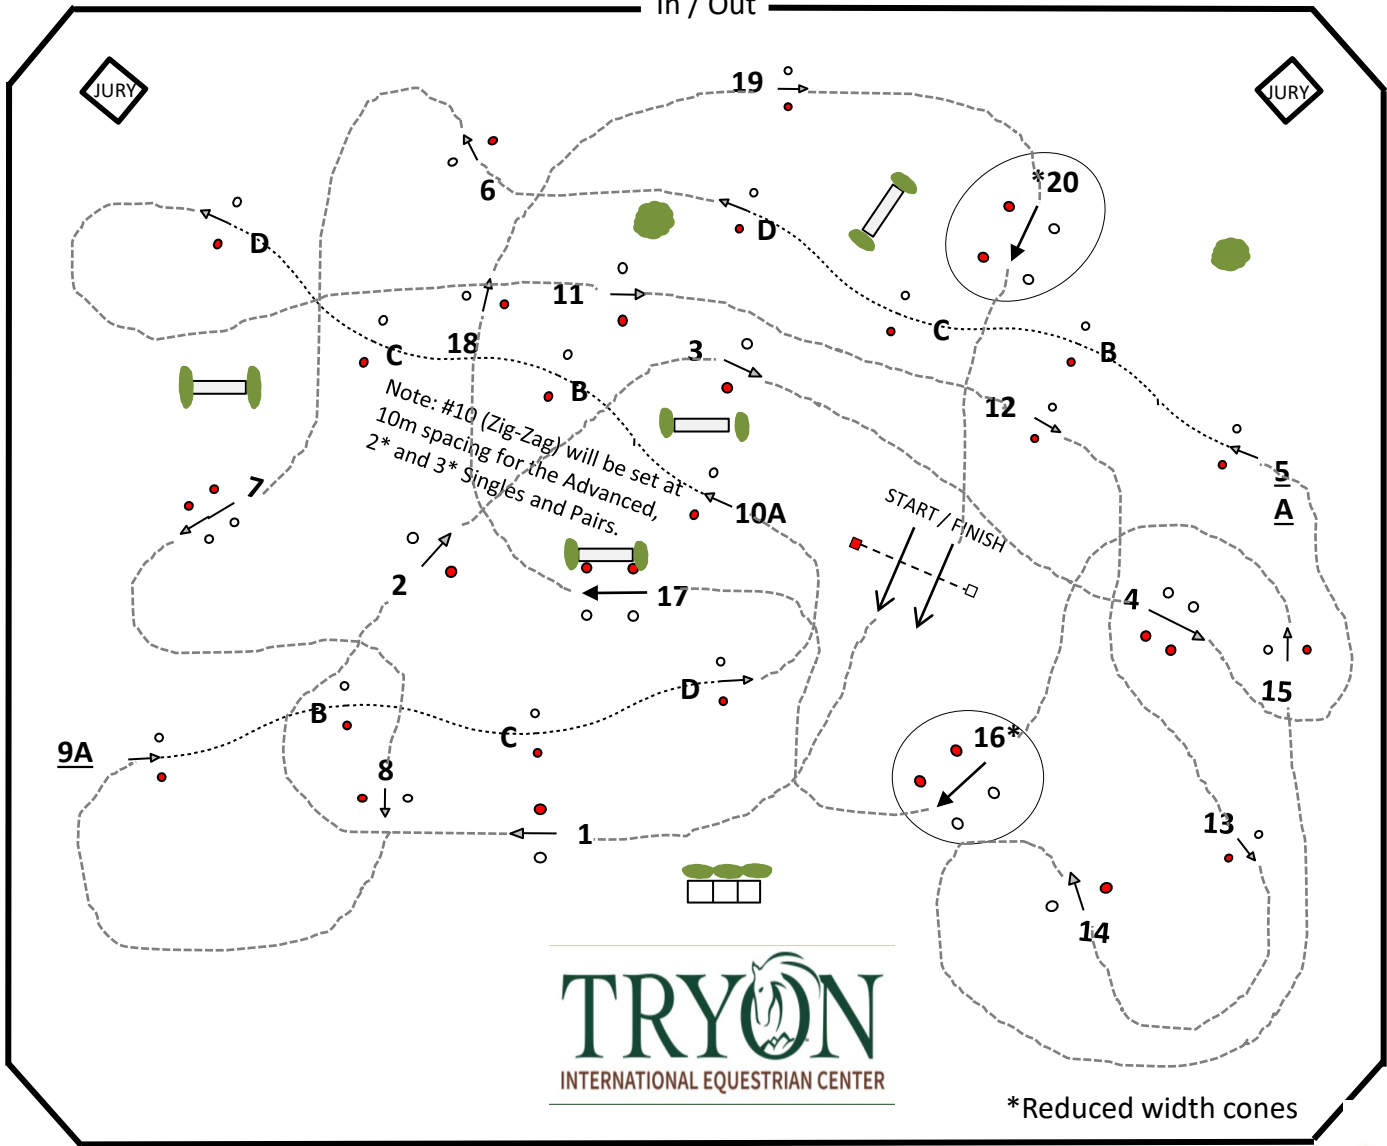

2022

COURSE DISTANCE:

Single Horse and Pony 695 meters

Pair Pony 695 meters

Pair Horse 720 meters

Four-in Hand Horse 750 meters

JURY