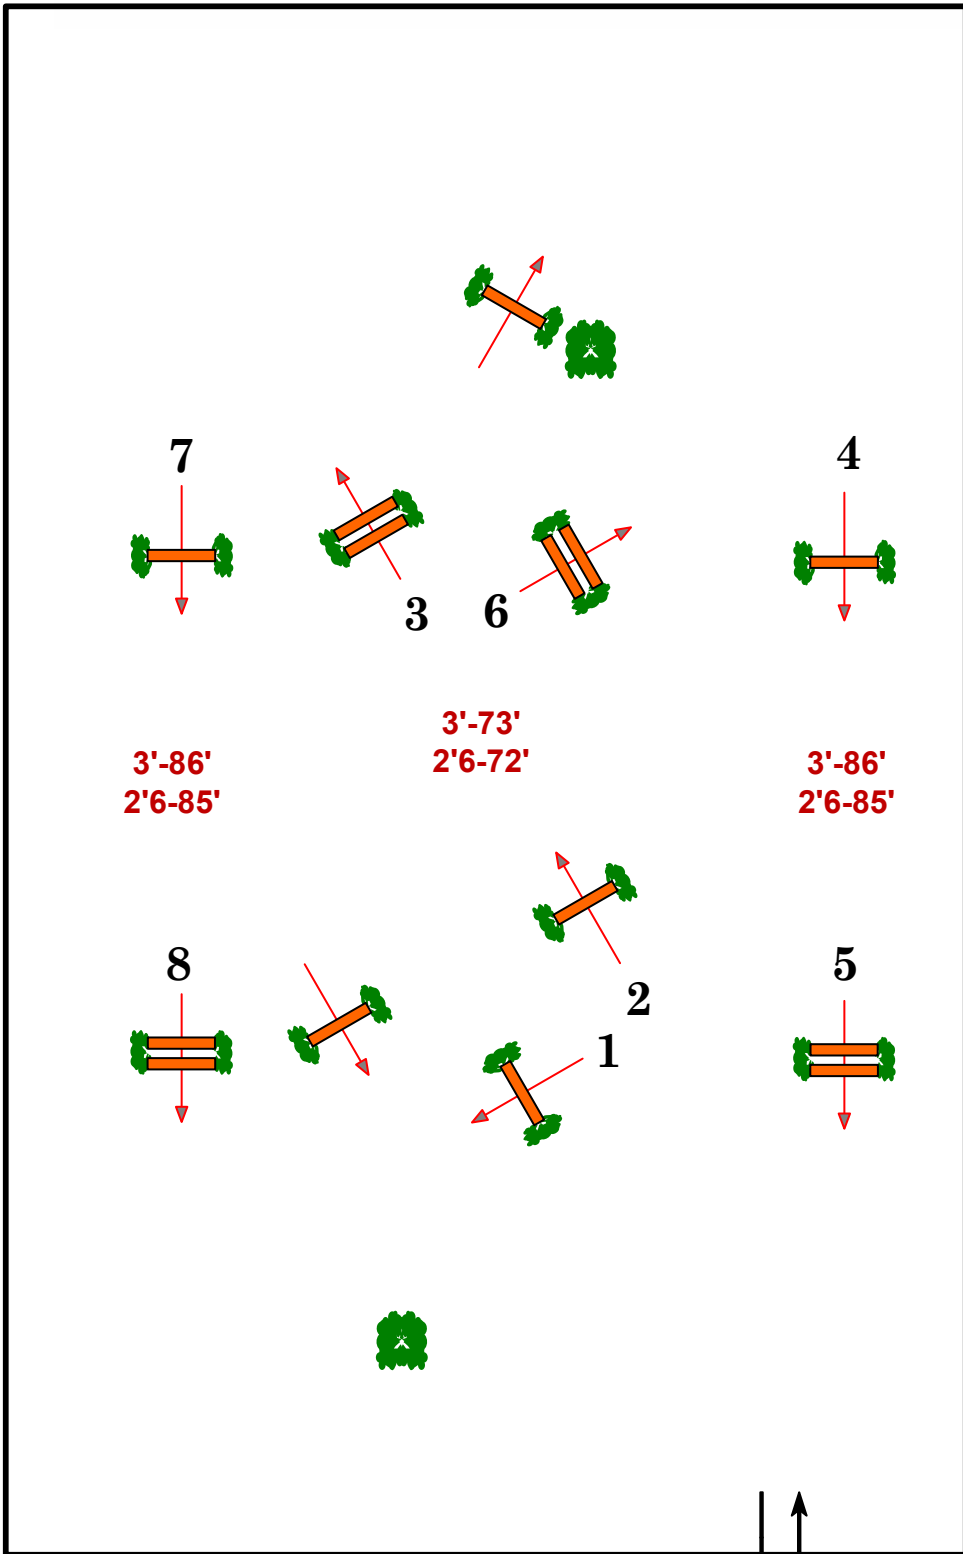

TRYON

INTERNATIONAL EQUESTRIAN CENTER

Reynolds Family Arena

SECOND
HUNTER

FENCES 1-8

Course Designer
- Joseph Carnicom -