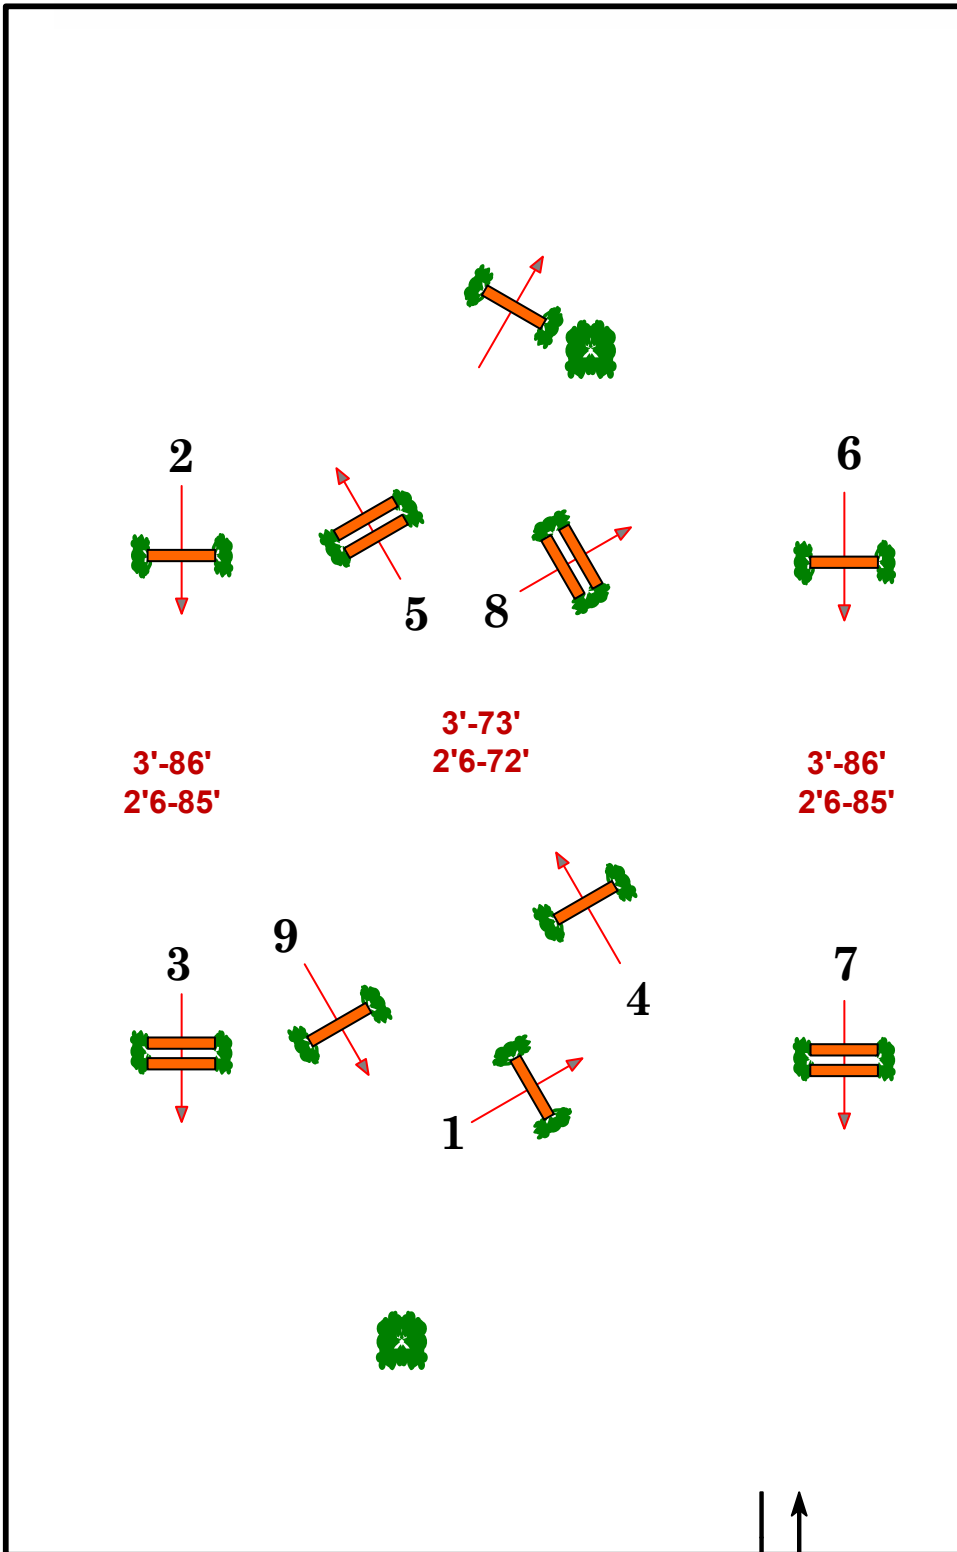

TRYON

INTERNATIONAL EQUESTRIAN CENTER

Reynolds Family Arena

CLASSIC /
CHALLENGE

FENCES 1-9

Course Designer
- Joseph Carnicom -