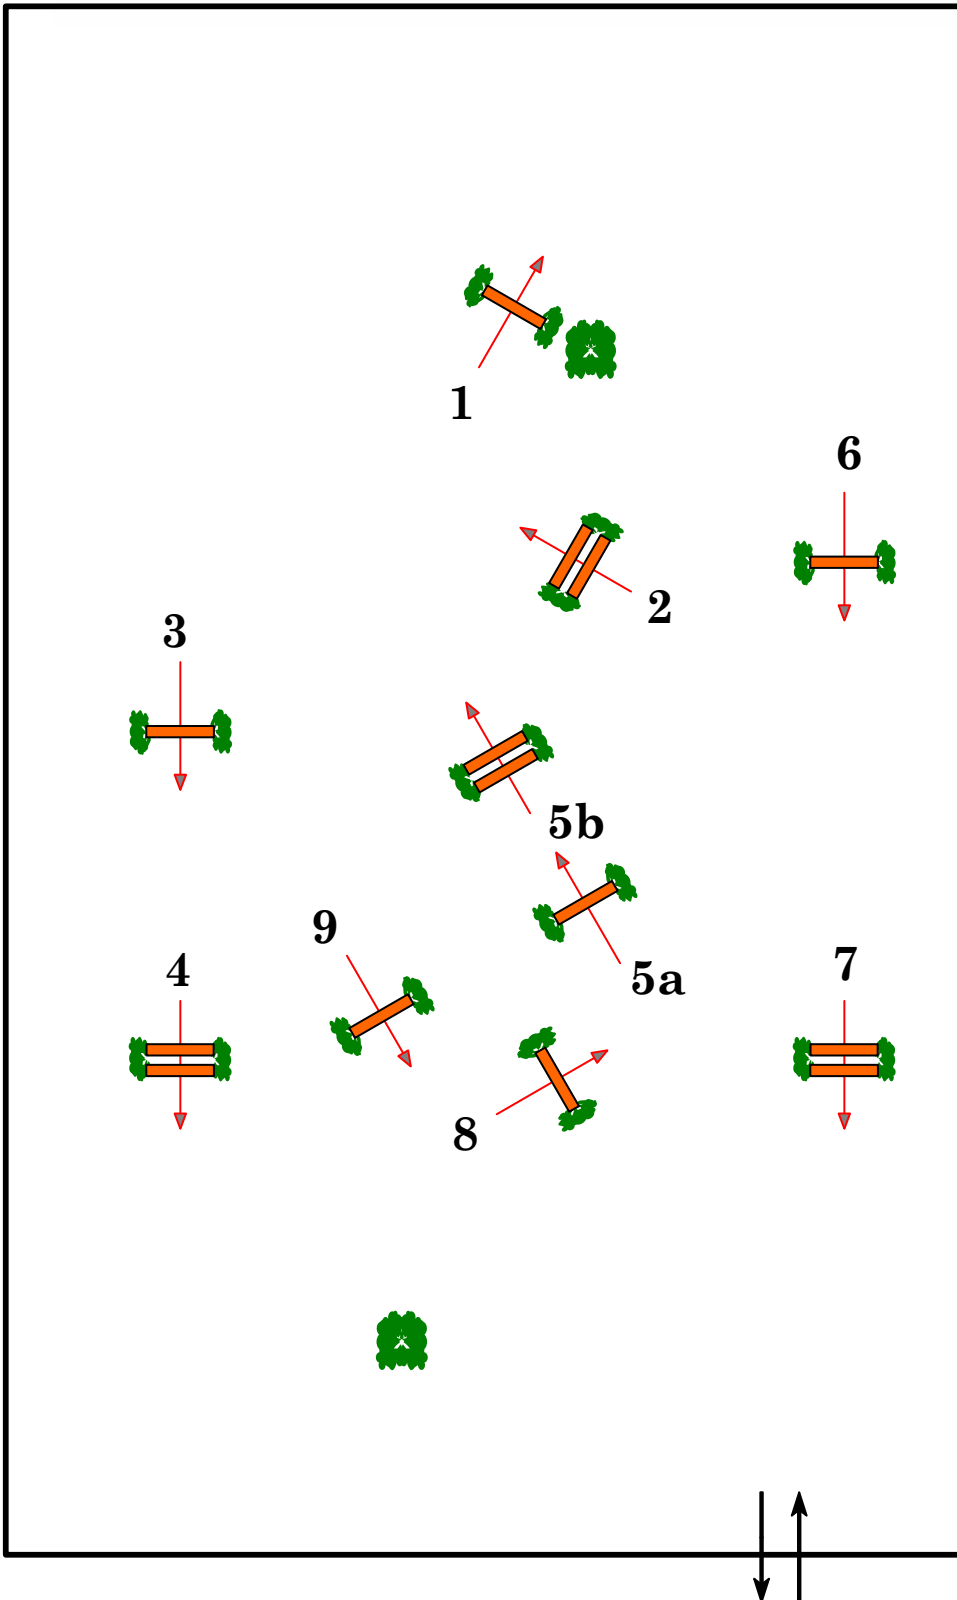

TRYON

INTERNATIONAL EQUESTRIAN CENTER

Reynolds Family Arena

DOVER
SADDLERY /
USEF HUNTER
SEAT MEDAL

HAMEL
FOUNDATION
NHS 3'3 MEDAL

FENCES 1-9

Course Designer
- Joseph Carnicom -