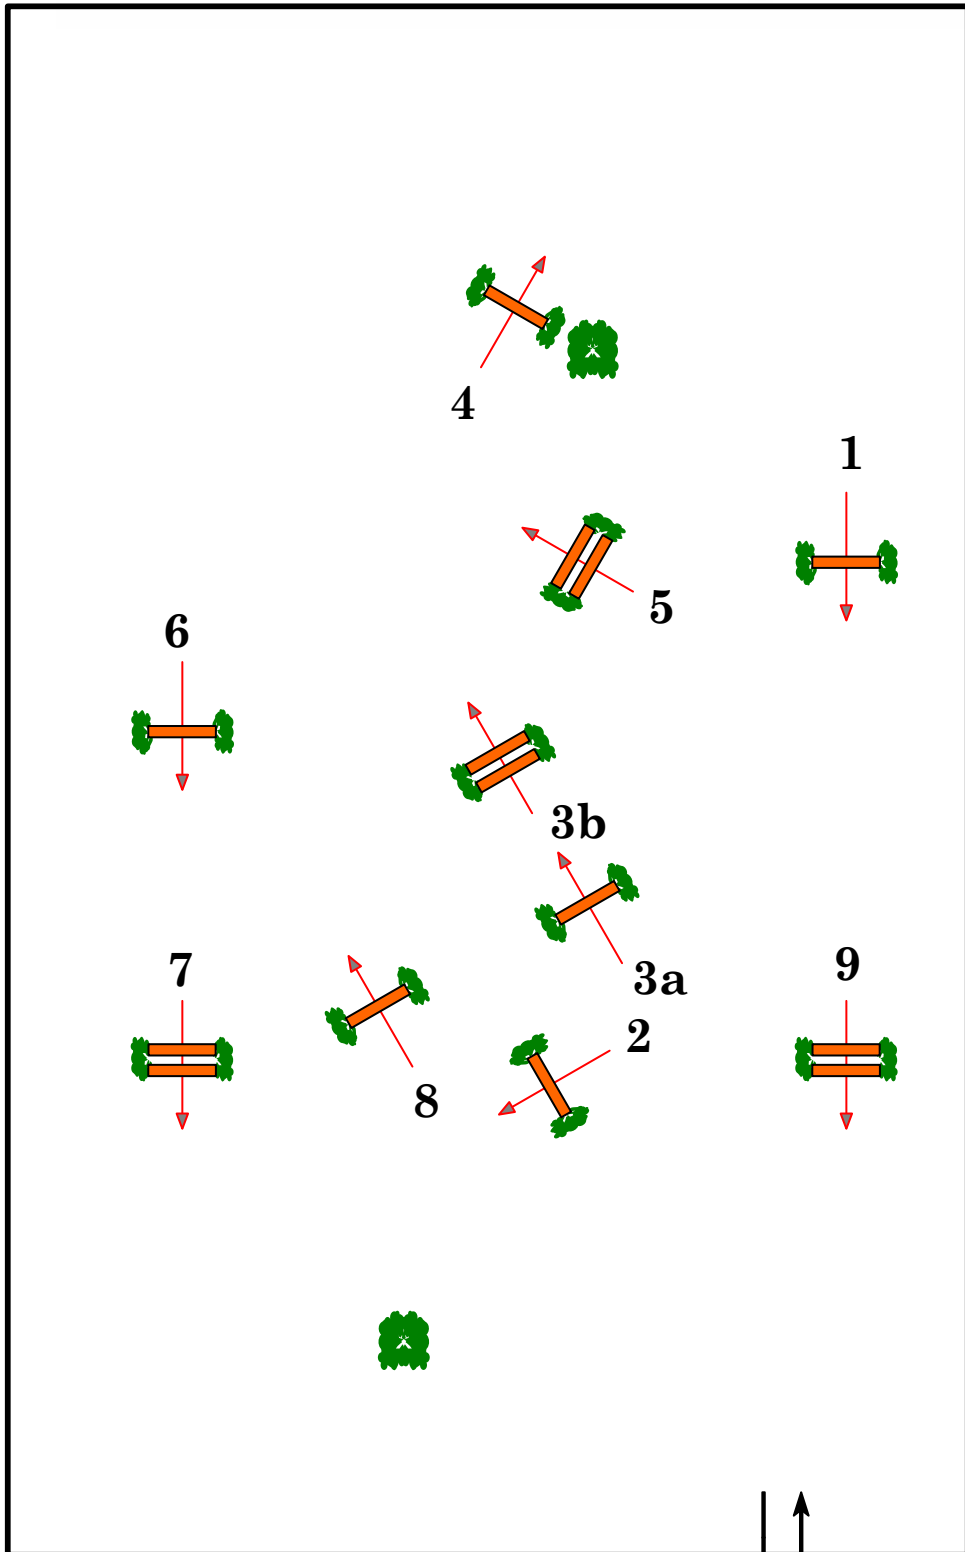

## Reynolds Family Arena

ASPCA MACLAY

FENCES 1-9

Course Designer  
- Joseph Carnicom -